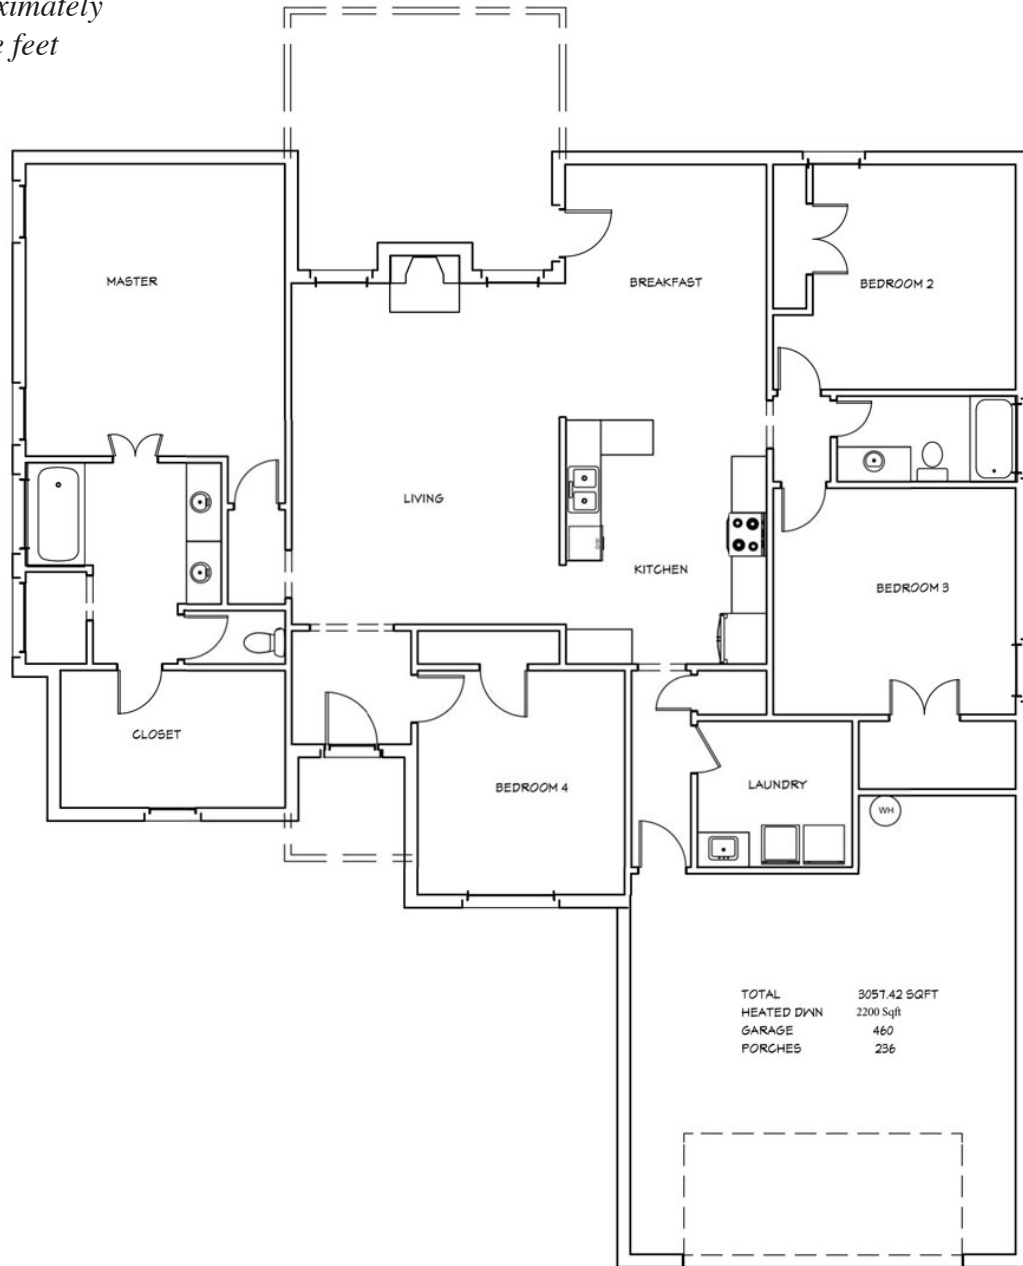

DESIGNS

Willow

Home approximately
2,200 Square feet

This design, as originally designed and prior to any changes you make, is estimated to yield approximately the number of square feet shown. All dimensions are approximate. Square footage may vary based on as-built dimensions, configurations, plan options and/or the method of calculation. Designs are not to scale, and are conceptual illustrations that may differ from construction plans or completed improvements. A design may depict features not available on all home-sites or in all communities. Bravo Country Homes reserves the right to make changes in plans and specifications, and to substitute material of similar quality. Prices, terms, promotions, plans, dimensions, features, options, amenities, elevations, designs, square footages, specifications, materials, and availability of homes or communities are subject to change without notice or obligation. All obligations will be governed by a written contract. This design does not constitute a commitment to build a particular floor plan or home in any given community. Some floor plans, options, and/or elevations may not be available on certain home-sites or in a particular community and may require additional charges. Please check with Bravo Country Homes to verify current offerings in the communities you are considering. This rendering is the property of Bravo Country Homes LLC. Any reproduction or exhibition is strictly prohibited.

Elevation

Willow

This home is approximately 2,200 sqft, per builder's plans, has 4 Bedrooms and 2 Bathrooms. This newly built masonry home features an open floor plan, spacious kitchen with custom cabinets, granite counters, stainless steel appliances. The large master bath has a tiled shower, granite topped vanities and a garden tub. Crown molding, recessed lighting, and dimensional ceilings are featured throughout the home. This home is fully customizable.