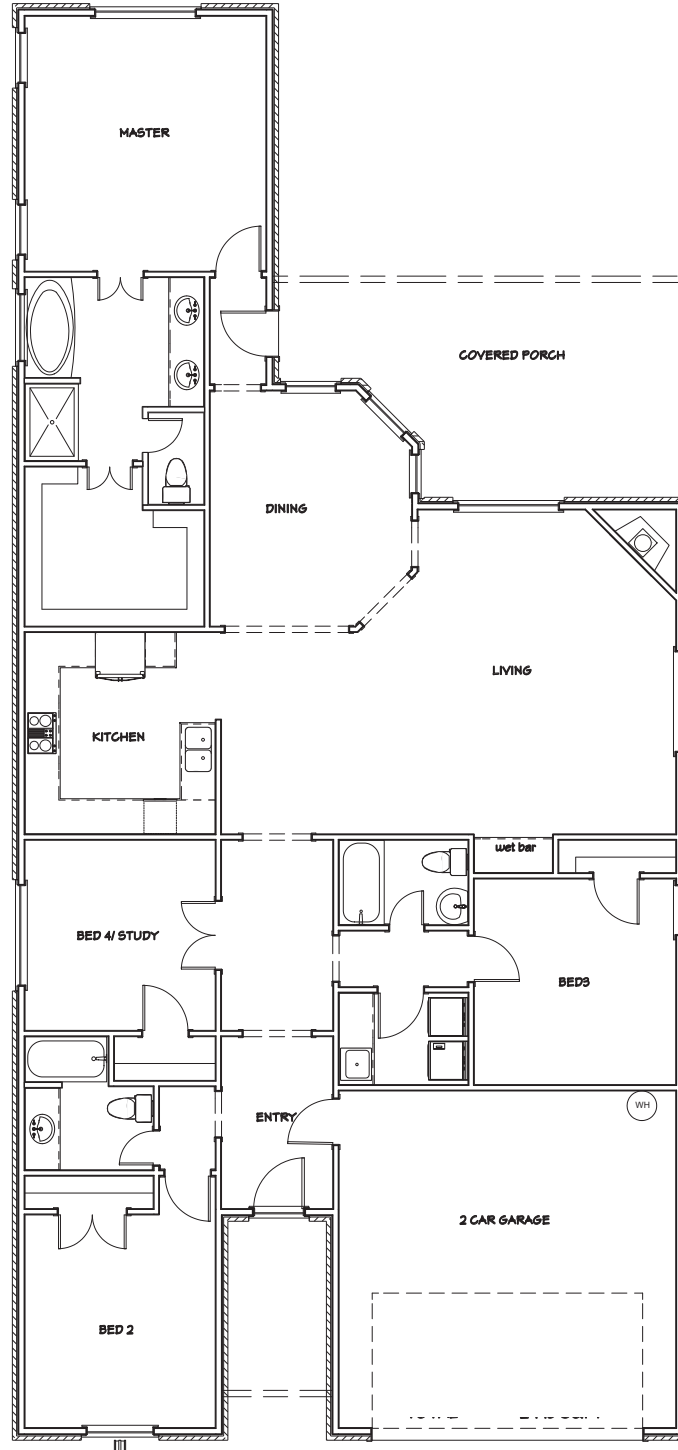

DESIGNS

Pecan

Home approximately
2,208 Square feet

This design, as originally designed and prior to any changes you make, is estimated to yield approximately the number of square feet shown. All dimensions are approximate. Square footage may vary based on as-built dimensions, configurations, plan options and/or the method of calculation. Designs are not to scale, and are conceptual illustrations that may differ from construction plans or completed improvements. A design may depict features not available on all home-sites or in all communities. Bravo Country Homes reserves the right to make changes in plans and specifications, and to substitute material of similar quality. Prices, terms, promotions, plans, dimensions, features, options, amenities, elevations, designs, square footages, specifications, materials, and availability of homes or communities are subject to change without notice or obligation. All obligations will be governed by a written contract. This design does not constitute a commitment to build a particular floor plan or home in any given community. Some floor plans, options, and/or elevations may not be available on certain home-sites or in a particular community and may require additional charges. Please check with Bravo Country Homes to verify current offerings in the communities you are considering. This rendering is the property of Bravo Country Homes LLC. Any reproduction or exhibition is strictly prohibited.

Elevation

Pecan

This home is approximately 2,208 sf, per builder's plans, has 3 Bedrooms with a study/office and 3 Bathrooms. This masonry home features an open floor plan, spacious kitchen with custom cabinets, granite counters, stainless steel appliances, dining room, and wet bar. The large master bath has a tiled shower, granite topped vanities and jetted garden tub. Crown molding, recessed lighting, and dimensional ceilings are featured throughout the home. This home is fully customizable.