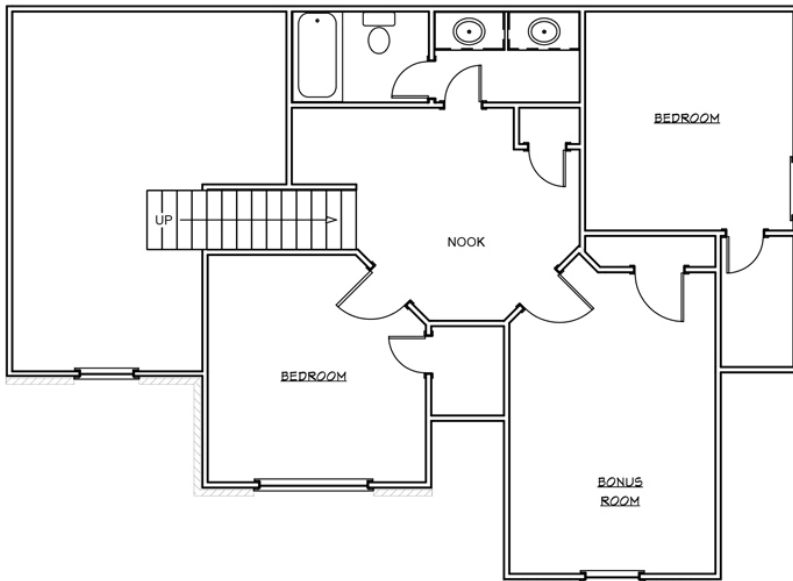

DESIGNS

Oak

Home approximately
2,558 Square feet

This design, as originally designed and prior to any changes you make, is estimated to yield approximately the number of square feet shown. All dimensions are approximate. Square footage may vary based on as-build dimensions, configurations, plan options and/or the method of calculation. Designs are not to scale, and are conceptual illustrations that may differ from construction plans or completed improvements. A design may depict features not available on all home-sites or in all communities. Bravo Country Homes reserves the right to make changes in plans and specifications, and to substitute material of similar quality. Prices, terms, promotions, plans, dimensions, features, options, amenities, elevations, designs, square footages, specifications, materials, and availability of homes or communities are subject to change without notice or obligation. All obligations will be governed by a written contract. This design does not constitute a commitment to build a particular floor plan or home in any given community. Some floor plans, options, and/or elevations may not be available on certain home-sites or in a particular community and may require additional charges. Please check with Bravo Country Homes to verify current offerings in the communities you are considering. This rendering is the property of Bravo Country Homes LLC. Any reproduction or exhibition is strictly prohibited.