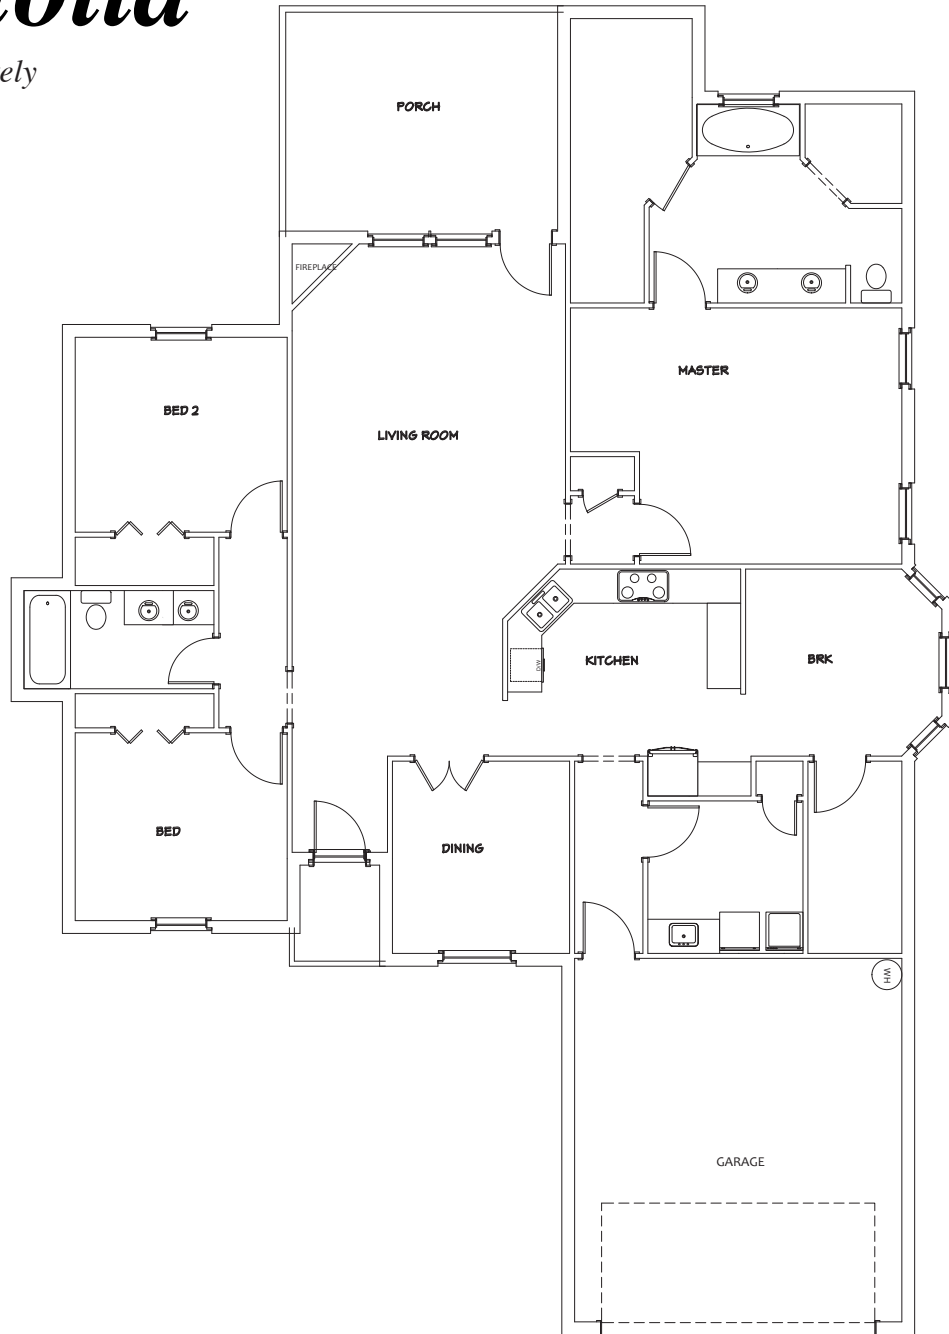

DESIGNS

Magnolia

Home approximately
2,154 Square feet

This design, as originally designed and prior to any changes you make, is estimated to yield approximately the number of square feet shown. All dimensions are approximate. Square footage may vary based on as-built dimensions, configurations, plan options and/or the method of calculation. Designs are not to scale, and are conceptual illustrations that may differ from construction plans or completed improvements. A design may depict features not available on all home-sites or in all communities. Bravo Country Homes reserves the right to make changes in plans and specifications, and to substitute material of similar quality. Prices, terms, promotions, plans, dimensions, features, options, amenities, elevations, designs, square footages, specifications, materials, and availability of homes or communities are subject to change without notice or obligation. All obligations will be governed by a written contract. This design does not constitute a commitment to build a particular floor plan or home in any given community. Some floor plans, options, and/or elevations may not be available on certain home-sites or in a particular community and may require additional charges. Please check with Bravo Country Homes to verify current offerings in the communities you are considering. This rendering is the property of Bravo Country Homes LLC. Any reproduction or exhibition is strictly prohibited.

Elevation

Magnolia

This home is approximately 2,154 sqft, per builder's plans, has 3 bedrooms, and 2 bathrooms. This masonry home features an open floor plan, spacious kitchen, breakfast area, custom cabinets, granite counters, and stainless steel appliances. The large master bath has a tiled shower, granite topped vanity and jetted garden tub. Crown molding, recessed lighting, and dimensional ceilings are featured throughout the home. This home is fully customizable.