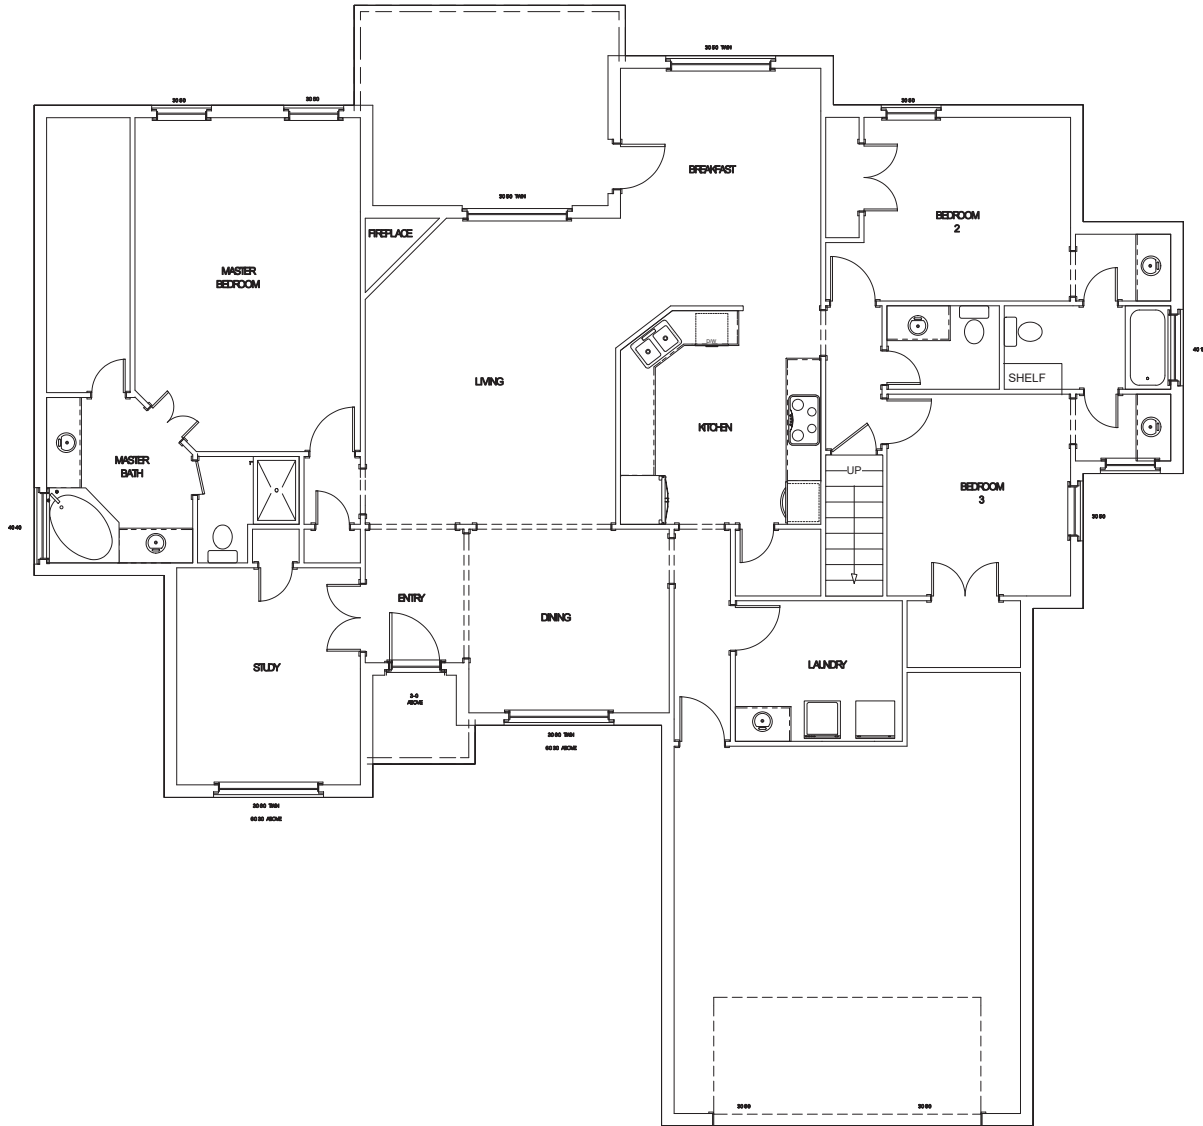

DESIGNS

Holly

Home approximately
2,323 Square feet

This design, as originally designed and prior to any changes you make, is estimated to yield approximately the number of square feet shown. All dimensions are approximate. Square footage may vary based on as-built dimensions, configurations, plan options and/or the method of calculation. Designs are not to scale, and are conceptual illustrations that may differ from construction plans or completed improvements. A design may depict features not available on all home-sites or in all communities. Bravo Country Homes reserves the right to make changes in plans and specifications, and to substitute material of similar quality. Prices, terms, promotions, plans, dimensions, features, options, amenities, elevations, designs, square footages, specifications, materials, and availability of homes or communities are subject to change without notice or obligation. All obligations will be governed by a written contract. This design does not constitute a commitment to build a particular floor plan or home in any given community. Some floor plans, options, and/or elevations may not be available on certain home-sites or in a particular community and may require additional charges. Please check with Bravo Country Homes to verify current offerings in the communities you are considering. This rendering is the property of Bravo Country Homes LLC. Any reproduction or exhibition is strictly prohibited.

Elevation

Holly

This two-story home is approximately 2,323 sf, per builder's plans, with 3 bedrooms, study, dining room, breakfast area and 2.5 Bathrooms. This new masonry home features an open living space, spacious kitchen, granite counters, and custom cabinets. The large master bath has a tiled shower, jetted garden tub, granite topped separate vanities and a large walk-in custom closet. Crown molding and dimensional ceilings are featured throughout the home. This home is fully customizable.