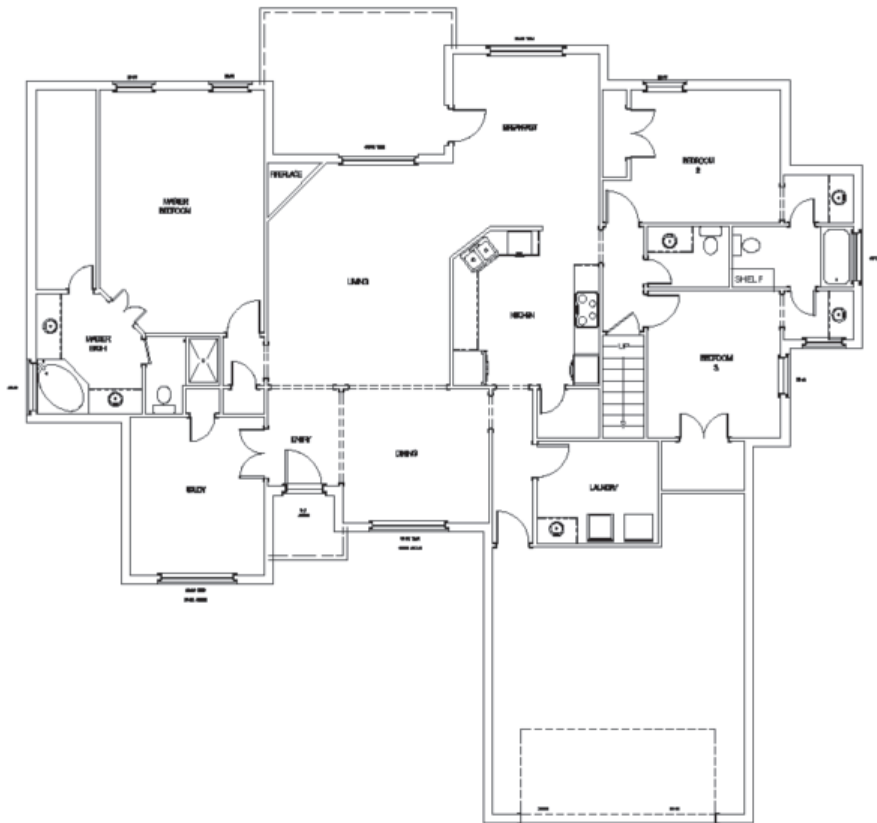

DESIGNS

Holly

Home approximately
2,323 Square feet