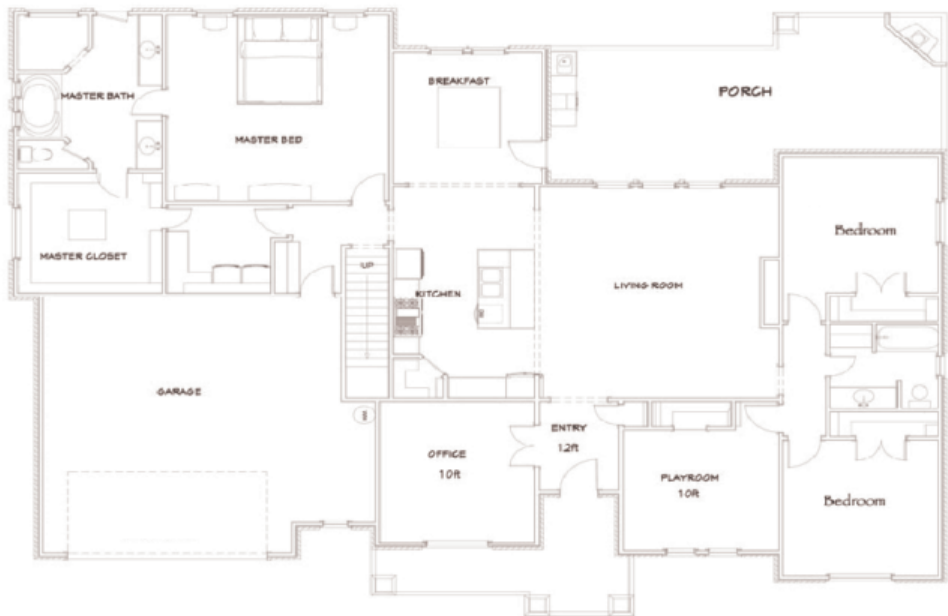

DESIGNS

Chaste

Home approximately
2,715 Square feet