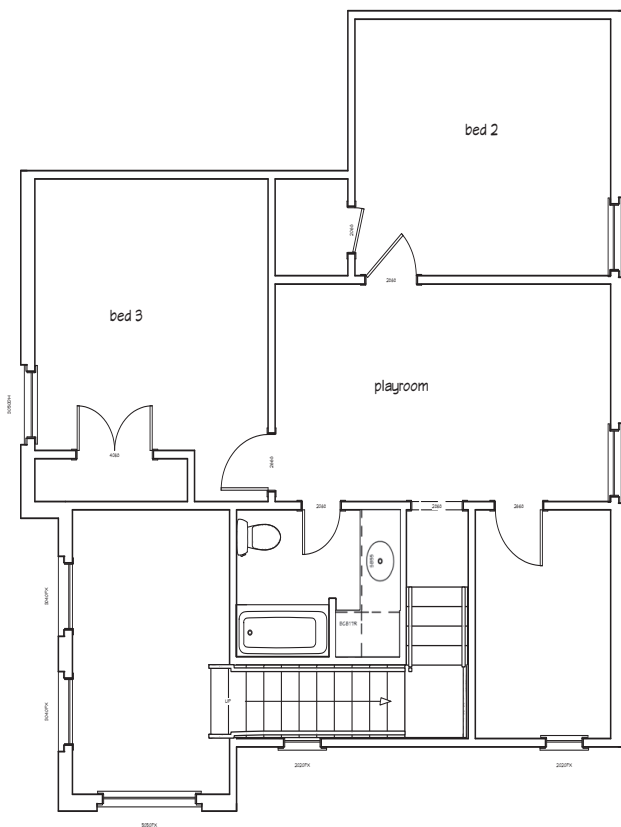

# DESIGNS

## Cedar

Home approximately  
2,172 Square feet

This design, as originally designed and prior to any changes you make, is estimated to yield approximately the number of square feet shown. All dimensions are approximate. Square footage may vary based on as-built dimensions, configurations, plan options and/or the method of calculation. Designs are not to scale, and are conceptual illustrations that may differ from construction plans or completed improvements. A design may depict features not available on all home-sites or in all communities. Bravo Country Homes reserves the right to make changes in plans and specifications, and to substitute material of similar quality. Prices, terms, promotions, plans, dimensions, features, options, amenities, elevations, designs, square footages, specifications, materials, and availability of homes or communities are subject to change without notice or obligation. All obligations will be governed by a written contract. This design does not constitute a commitment to build a particular floor plan or home in any given community. Some floor plans, options, and/or elevations may not be available on certain home-sites or in a particular community and may require additional charges. Please check with Bravo Country Homes to verify current offerings in the communities you are considering. This rendering is the property of Bravo Country Homes LLC. Any reproduction or exhibition is strictly prohibited.

## *Cedar*

This two-story home is approximately 2,172 sqft, per builder's plans, with 3 bedrooms, play room, and 2.5 bathrooms. This new masonry home features a spacious kitchen with double ovens, granite counters, and custom cabinets. The large master bath has a tiled shower, garden tub, granite topped separate vanities and a large walk-in custom closet. Crown molding and dimensional ceilings are featured throughout the home. This home is fully customizable.