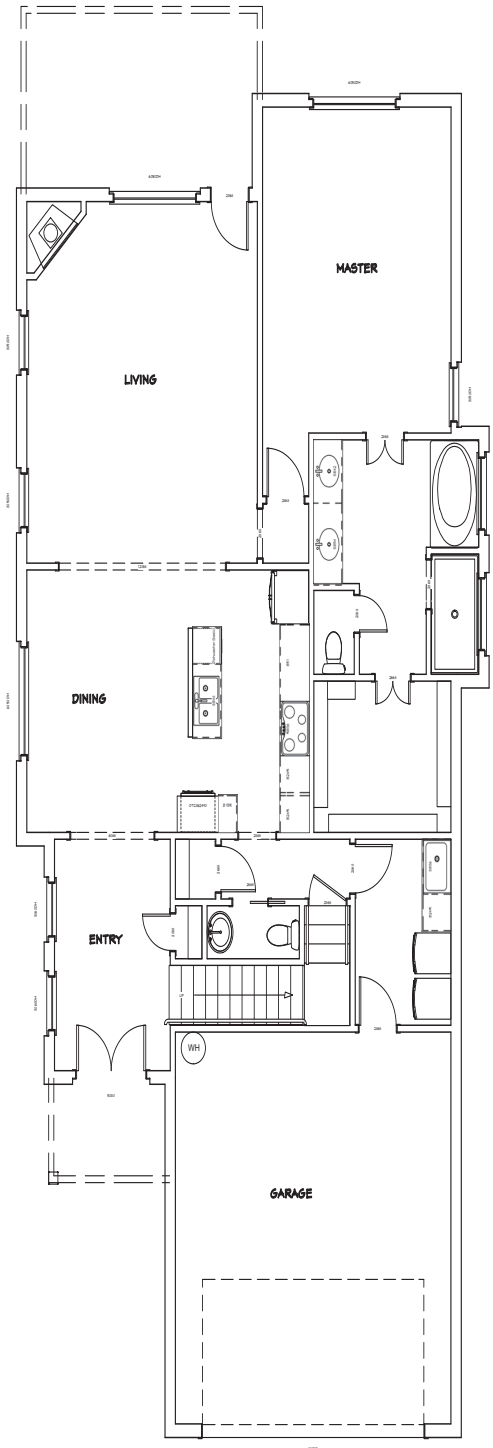

## Cedar

Home approximately  
2,172 Square feet

This design, as originally designed and prior to any changes you make, is estimated to yield approximately the number of square feet shown. All dimensions are approximate. Square footage may vary based on as-built dimensions, configurations, plan options and/or the method of calculation. Designs are not to scale, and are conceptual illustrations that may differ from construction plans or completed improvements. A design may depict features not available on all home-sites or in all communities. Bravo Country Homes reserves the right to make changes in plans and specifications, and to substitute material of similar quality. Prices, terms, promotions, plans, dimensions, features, options, amenities, elevations, designs, square footages, specifications, materials, and availability of homes or communities are subject to change without notice or obligation. All obligations will be governed by a written contract. This design does not constitute a commitment to build a particular floor plan or home in any given community. Some floor plans, options, and/or elevations may not be available on certain home-sites or in a particular community and may require additional charges. Please check with Bravo Country Homes to verify current offerings in the communities you are considering. This rendering is the property of Bravo Country Homes LLC. Any reproduction or exhibition is strictly prohibited.

## *Cedar*

This two-story home is approximately 2,172 sqft, per builder's plans, with 3 bedrooms, play room, and 2.5 bathrooms. This new masonry home features a spacious kitchen with double ovens, granite counters, and custom cabinets. The large master bath has a tiled shower, garden tub, granite topped separate vanities and a large walk-in custom closet. Crown molding and dimensional ceilings are featured throughout the home. This home is fully customizable.